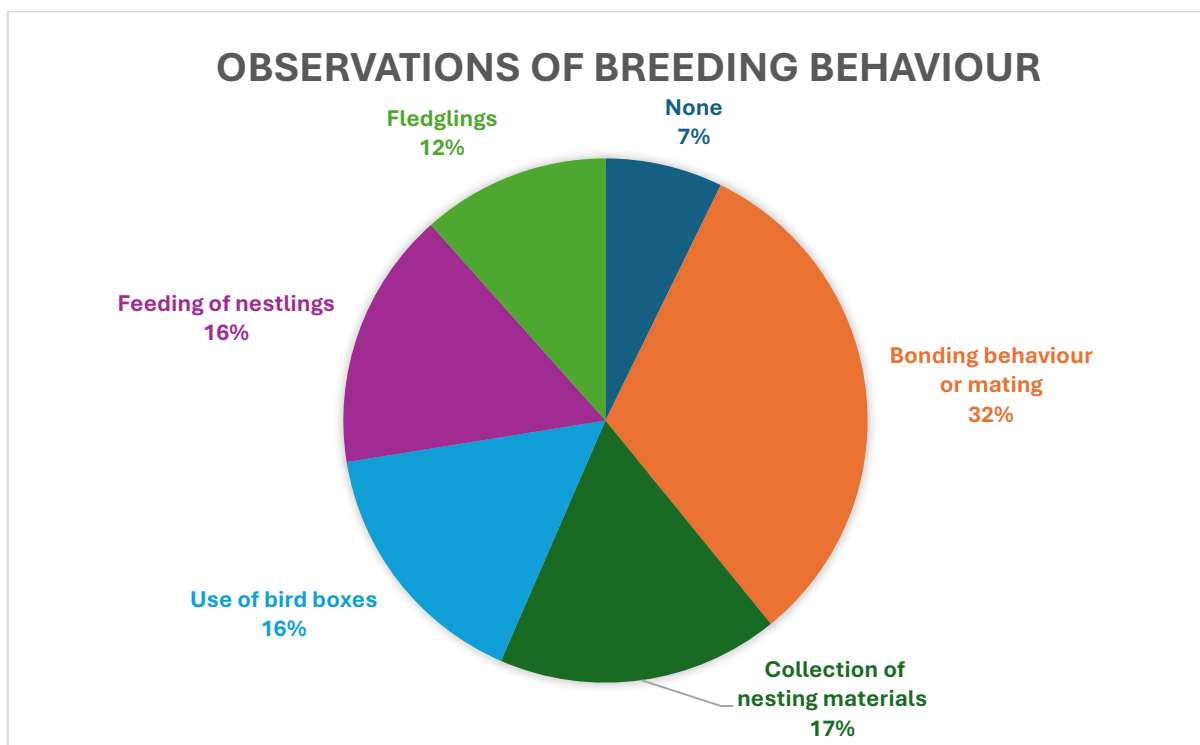

Garden Bird Survey – Bulletin 5

Hello again everyone! Welcome to the summary of our April 26 survey. Thank you to everyone that participated. Even if you were unable to join in this time, please do so next time, over 5th – 7th June. All your records are important. And don't forget you can always let us know about your birds via the IO group or just sending an e-mail to contactus@henfieldbirdwatch.co.uk.

We're still processing the bird count information; the next bulletin will cover that. It's clear that numbers are well down on the January survey, which of course, isn't unexpected at this time of year.

Breeding Birds

Only 7% of respondents didn't report any signs of breeding behaviour. 28% witnessed either feeding of nestlings or the emerged fledglings – a very positive sign.

Unsurprisingly, Wood Pigeons top the bonding/mating behaviour, which they seem to do all year round! Robins, Dunnocks, Blackbirds and Starlings are also all reported as feeding, preening each other and displaying.